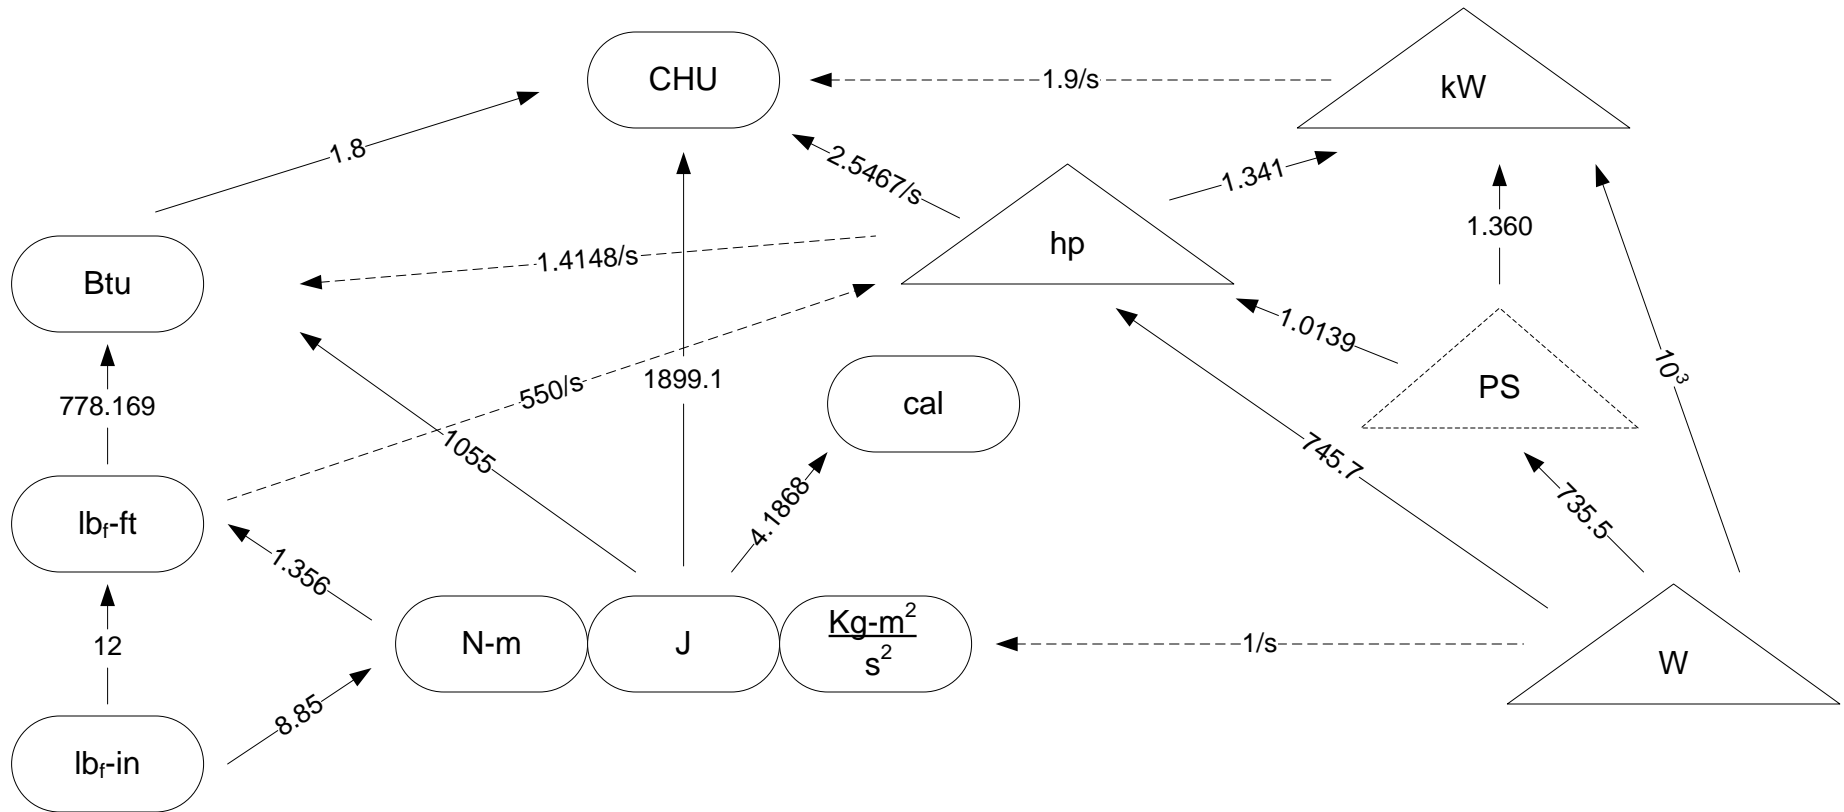

# Energy, Work – Power Conversion Diagram

Provided by :

**PT. Tunas Harapan Engineering**

Jl. Dumar Industri F2- F3, Margomulyo

Surabaya, Indonesia, 60186

Phone : +62-31-7499142,7499143

Fax : +62-31-7480709