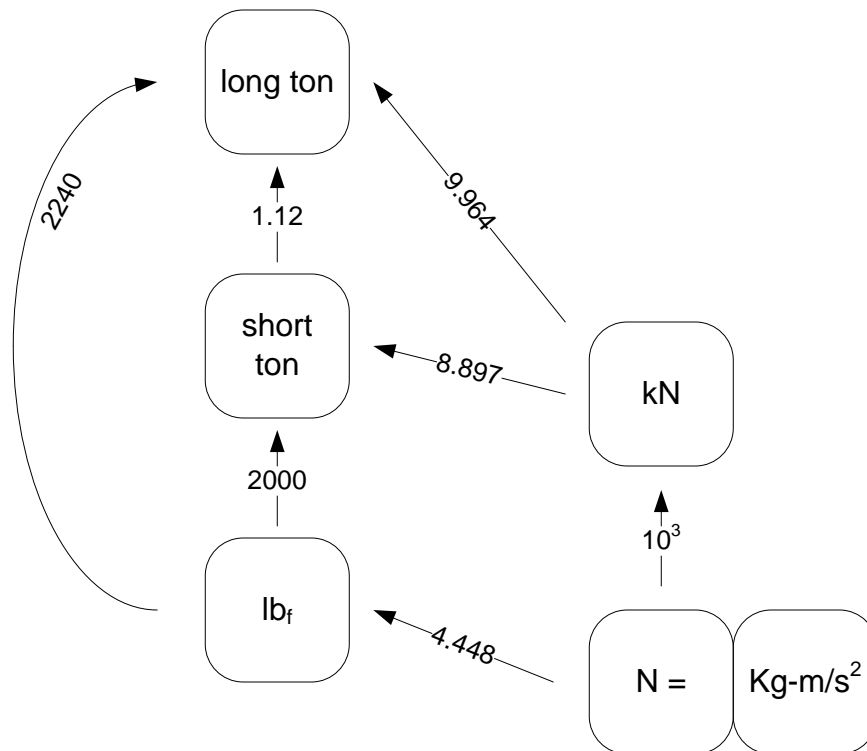

Force Conversion Diagram

Provided by :

PT. Tunas Harapan Engineering

Jl. Dumar Industri F2- F3, Margomulyo

Surabaya, Indonesia, 60186

Phone : +62-31-7499142,7499143

Fax : +62-31-7480709

Email : info@tunasharapan-engineering.com